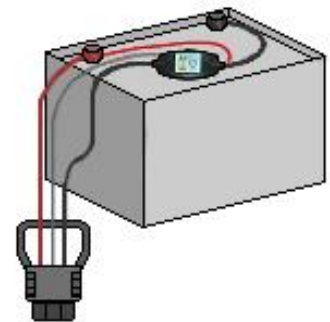

SmartON+

DO YOU WANT TO MONITOR YOUR BATTERIES?

Monitors battery data:

- Measured instantaneous data: V, I, T, and Ah
- Storage and analysis of history data
- Statistics analysis
- Data download onto a PC

Preserves battery efficiency

- Forks lock due to empty battery
- Antu-opportunity charging lock

SENDING BATTERY DATA TO A PC

Through the IR adapter alla data are sent to the SmartView II PC programme, which makes it possible to display them in form both of working cycles and diagrams.

In addition SmartView II offers tools to analyse battery efficiency, effectiveness of the charging process and way to use.

DISPLAYING WORKING CYCLES

Storage of 200 working cycles
(Discharge/Charge)

Operating voltage and current
diagrams