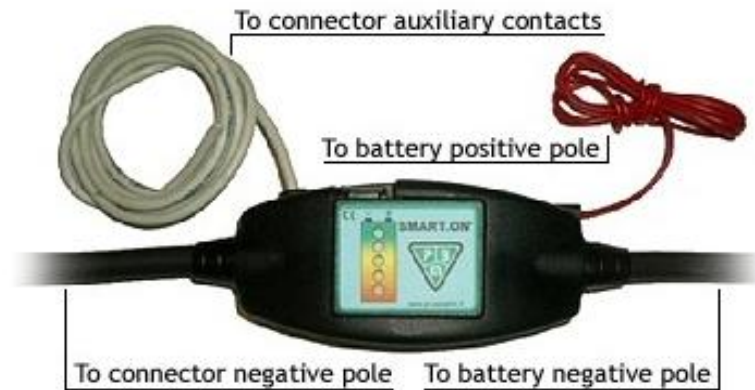

SmartON+

DO YOU WANT TO MONITOR YOUR BATTERIES?

Monitors battery data:

- Measured instantaneous data: V, I, T, and Ah
- Storage and analysis of history data
- Statistics analysis
- Data download onto a PC

Preserves battery efficiency

- Forks lock due to empty battery
- Antu-opportunity charging lock

SENDING BATTERY DATA TO A PC

Through the IR adapter alla data are sent to the SmartView II PC programme, which makes it possible to display them in form both of working cycles and diagrams.